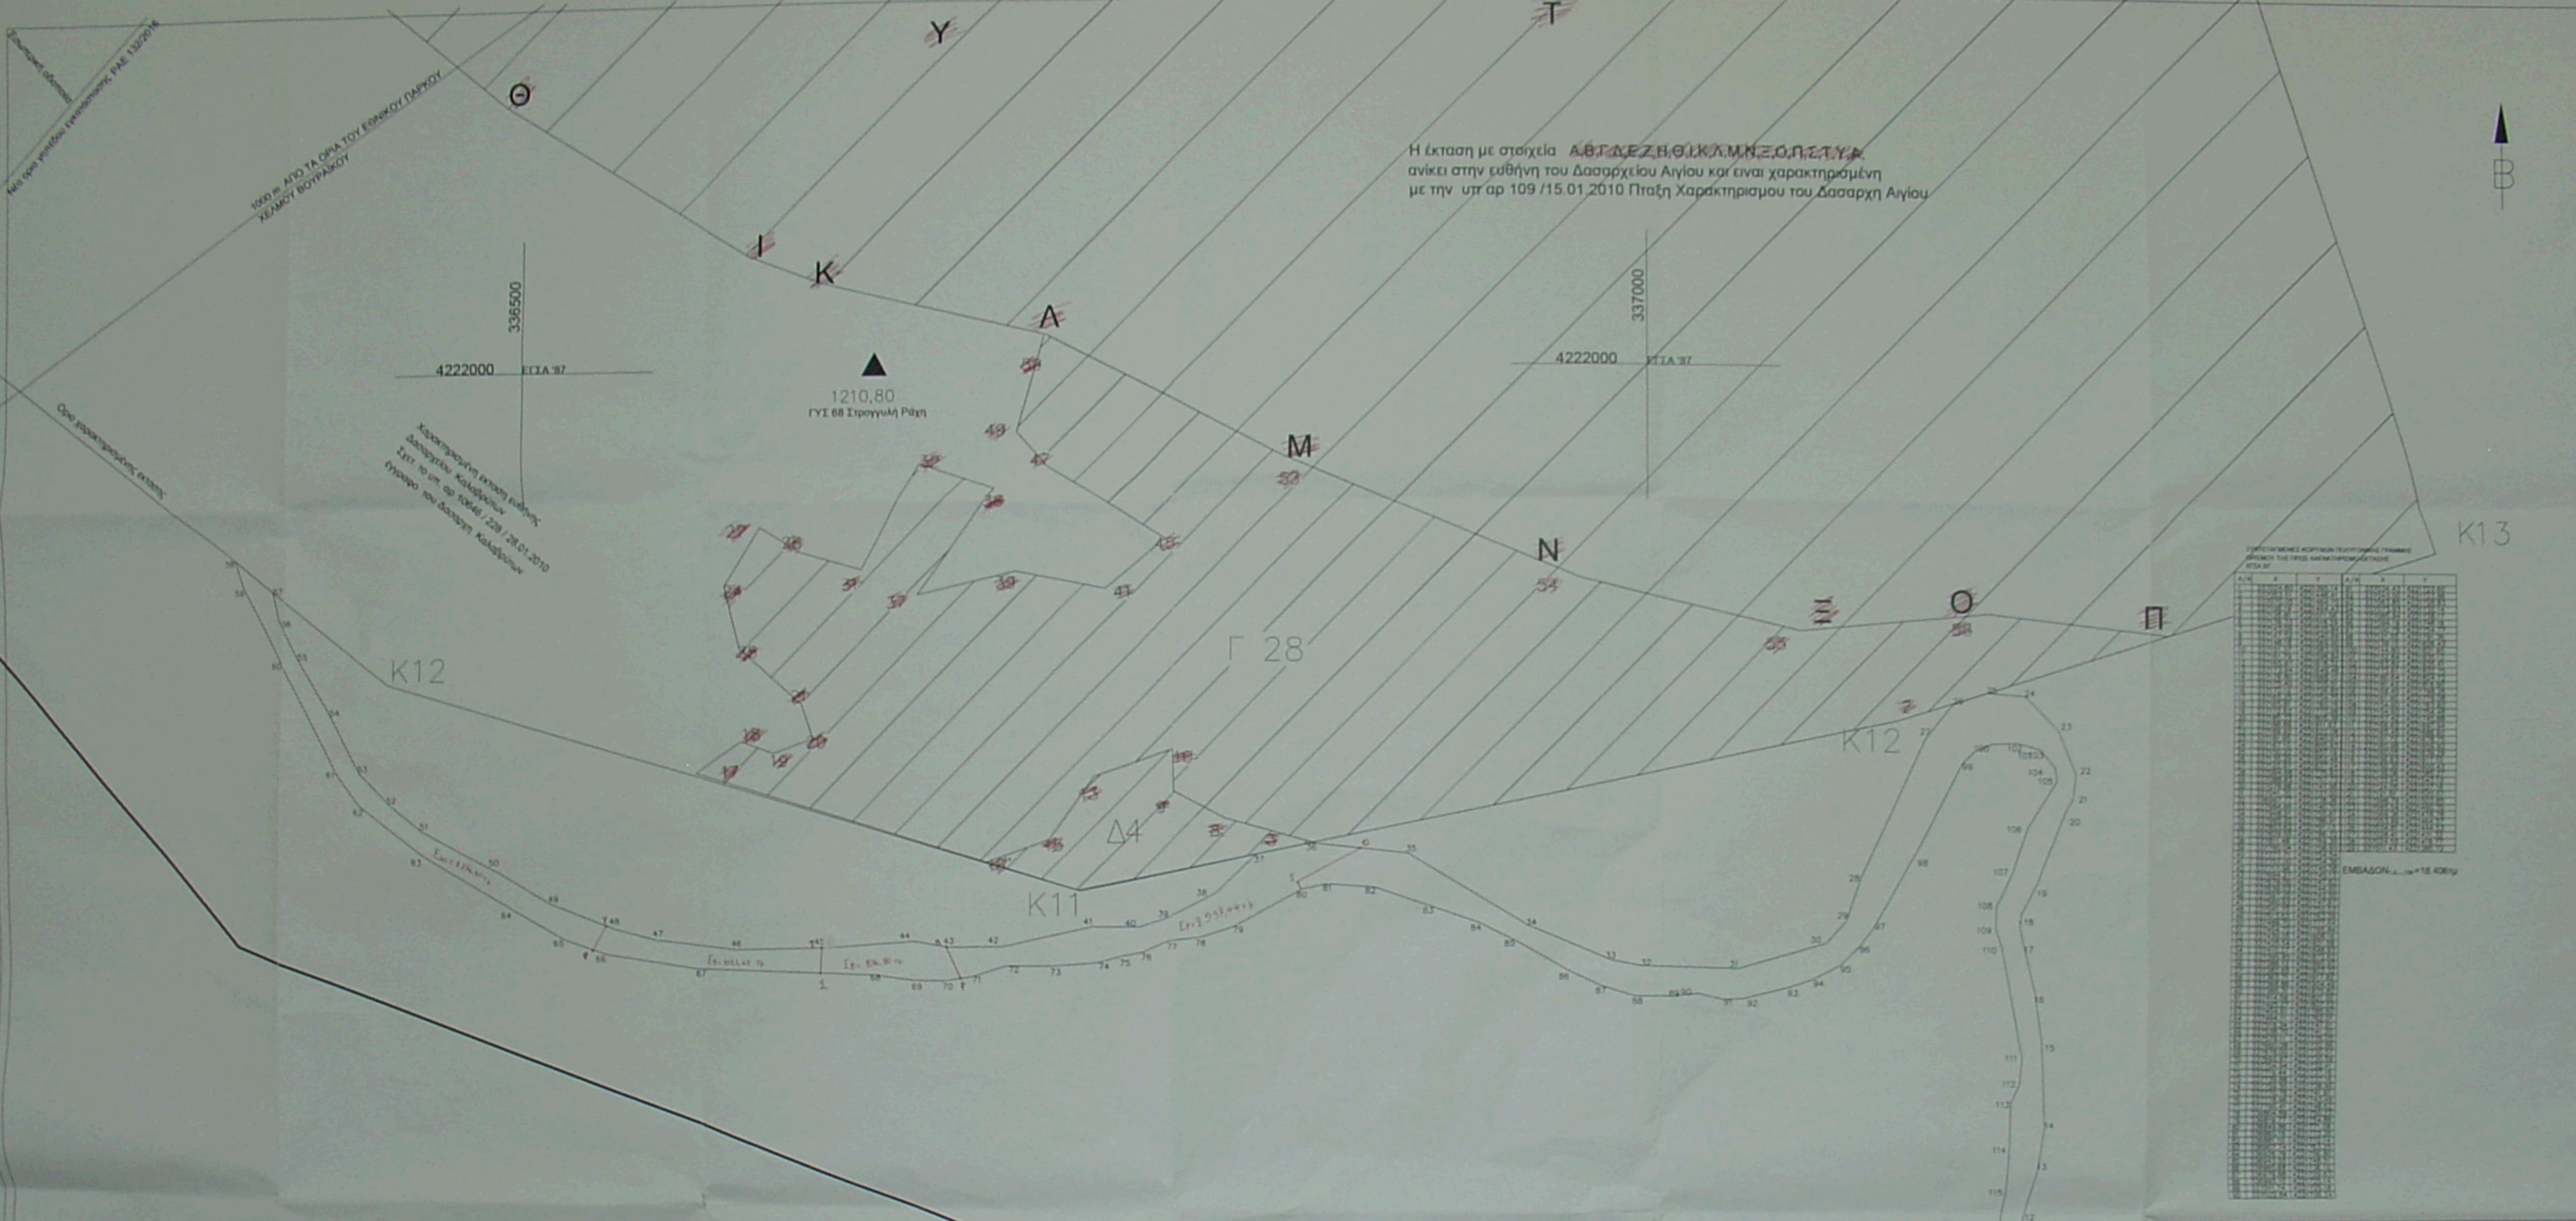

Η έκταση με στοιχεία ΑΒΓΔΕΖΗΘΙΚΛΜΝΞΟΡΖΕΤΥΑ ανήκει στην εγρήνη του Δασαρχείου Αγίου και είναι χαρακτηρισμένη με την υπ αριθ 109 /15.01.2010 Πράξη Χαρακτηρισμού του Δασαρχη Αγίου.

Table with columns for parcel identification and area, titled 'ΕΜΒΛΑΔΟΝ... = 15.408μ²'. It lists various parcels and their corresponding areas.

Table titled 'ΜΗΚΗ ΠΛΕΥΡΩΝ' (Perimeter Lengths) listing parcel numbers and their respective perimeter measurements.

Official stamps and signatures, including the seal of the Ministry of Environment and Energy and the seal of the National Park of Parnassus and Peloponnese.

Official stamp of the National Park of Parnassus and Peloponnese.

Administrative form for the 'ΑΙΟΛΙΚΟ ΡΟΥΣΚΙΟ 8ΜW' (Wind Farm 8MW) project, including details about the developer and the project status.