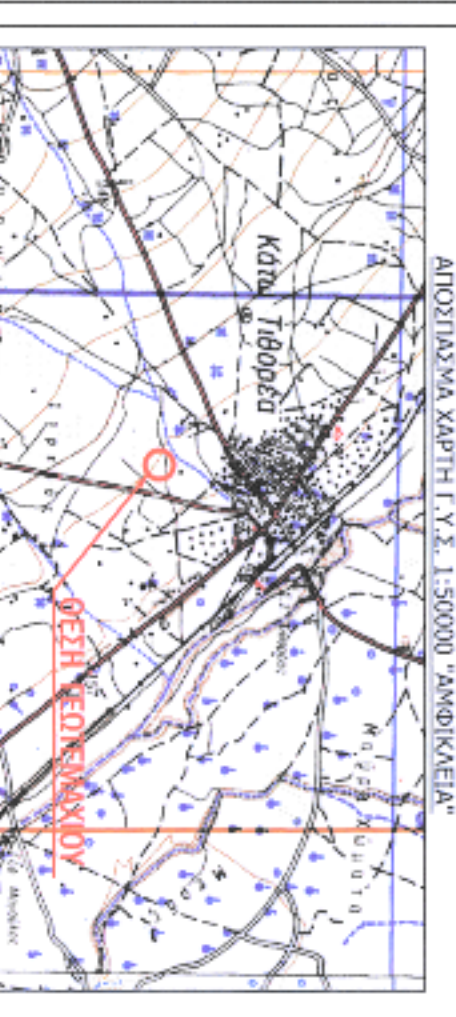

Table with columns: ΚΟΡΥΦΕΣ, X, Y, ΚΟΡΥΦΕΣ, X, Y, ΚΟΡΥΦΕΣ, X, Y. Contains 49 data points for the polygon.

Table with columns: ΚΟΡΥΦΕΣ, X, Y, ΚΟΡΥΦΕΣ, X, Y. Contains 19 data points for the polygon.

ΠΡΑΞΗ